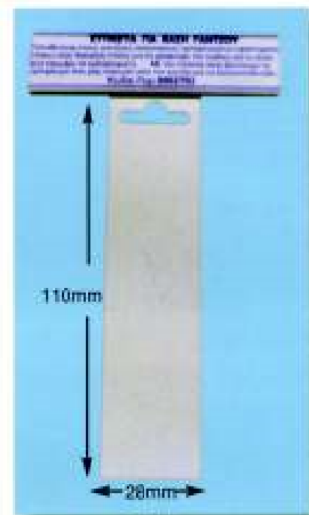

Goods hung under the ceiling of our shop.

Clear plastic tags for hooks

| ORDER ID | DIMENSIONS (mm) |
|----------|-----------------|
| 00027 | 4,5x50 |
| 00028 | 4,5x65 |
| 00028A | 4,5x75 |

Clasp tags for double hooks
They fasten on the hook

| ORDER ID | DIMENSIONS (mm) |
|----------|-----------------|
| 0002801 | 26x26 |
| 0002802 | 26x42 |
| 0002803 | 26x45 |

Clear plastic sticker label for shelves

| ORDER ID | LABEL LENGTH (m) |
|----------|------------------|
| 0002701 | 1,00 |
| 0002702 | 1,30 |