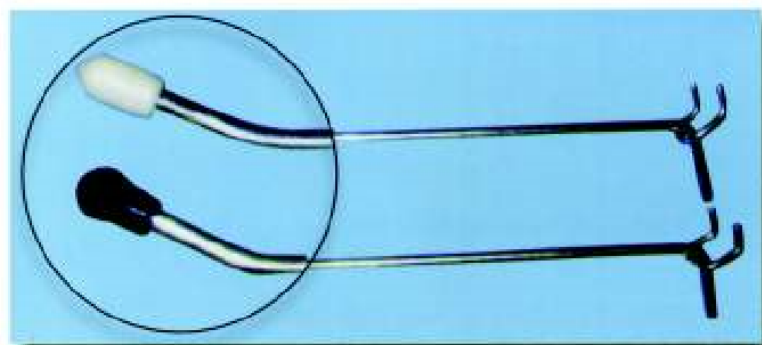

Goods hung under the ceiling of our shop.

Clear plastic tags for hooks

| ORDER ID | DIMENSIONS (mm) |
|----------|-----------------|
| 00027 | 4,5x50 |
| 00028 | 4,5x65 |
| 00028A | 4,5x75 |

Clasp tags for double hooks
They fasten on the hook

| ORDER ID | DIMENSIONS (mm) |
|----------|-----------------|
| 0002801 | 26x26 |
| 0002802 | 26x42 |
| 0002803 | 26x45 |

Clear plastic sticker label for shelves

| ORDER ID | LABEL LENGTH (m) |
|----------|------------------|
| 0002701 | 1,00 |
| 0002702 | 1,30 |