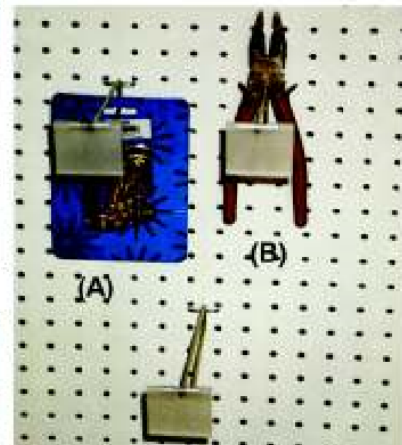

Single hooks with opening fork **30mm**

ORDER ID	HOOK LENGTH (mm)	WIRE THICKNESS (mm)
G522202	100	4
G5222	150	4
G5221	200	4
G5220	250	4
G5220A	250	5
G522001	300	5
G522002	400	6

The hook in the above photo has dual - use
A) On the lower arm packed goods can be hung
B) On the upper arm unpacked goods can be hung