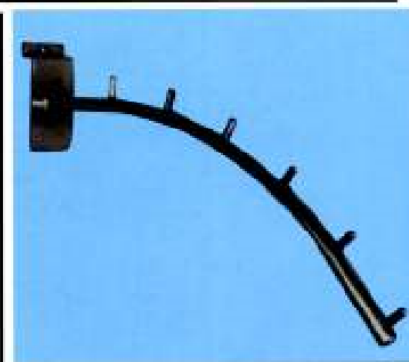

Inclined hooks with stop

ORDER ID	DESCRIPTION
G502906	32 cm - 6 stops
G502910	40 cm - 10 stops
G502912	40 cm - 6 stops