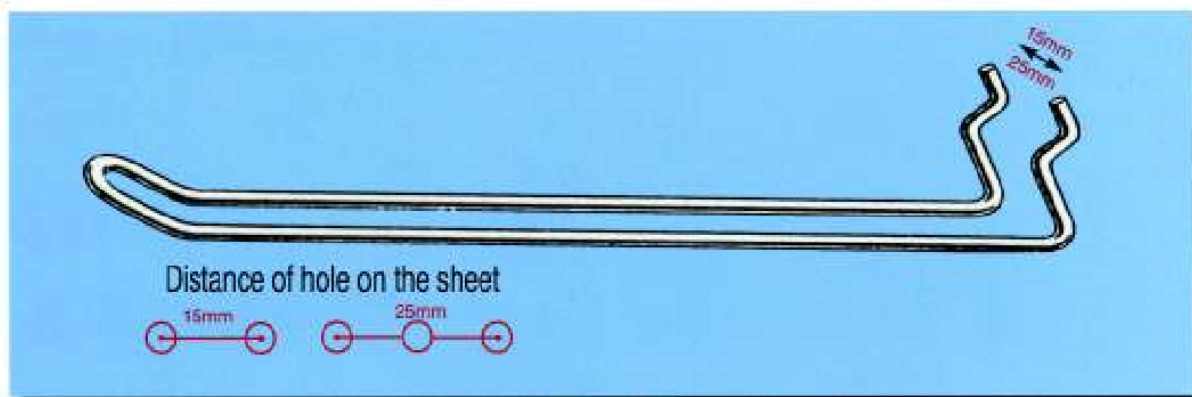

All hooks packed per 50 pieces

Be careful!
special 3mm hooks
for locksmiths

Hooks with opening fork **30mm**

| ORDER ID | HOOK LENGTH (mm) | WIRE THICKNESS (mm) |
|--------------------|------------------|---------------------|
| NEW G520905 | 50 | 4 |
| G5209 | 80 | 4 |
| NEW G520810 | 100 | 4 |
| G5209B | 80 | 3 |
| G5209A | 150 | 3 |
| G5208 | 150 | 4 |
| G5207 | 190 | 5 |
| G5108 | 250 | 5 |
| G5107B | 270 | 5 |
| G5107 | 270 | 6 |
| G5330 | 300 | 8 |
| G5107A | 360 | 5,5 |

All hooks packed per 50 pieces

Be careful!
special 3mm hooks
for locksmiths

Hooks with opening fork 25 or 30mm

All hooks packed per 50 pieces

| ORDER ID | HOOK LENGTH (mm) | WIRE THICKNESS (mm) |
|----------|------------------|---------------------|
| G1702A | 40 | 3 |
| G1602 | 75 | 3 |
| G140100 | 100 | 3 |
| G140111 | 115 | 3 |
| G120100 | 120 | 4 |
| G1401 | 140 | 3 |
| G120101 | 150 | 4 |
| G1201G | 190 | 4 |
| G1201B | 230 | 4 |
| G1101A | 280 | 4 |
| G1102 | 300 | 4 |
| G1101 | 320 | 4 |
| G1100 | 400 | 4 |