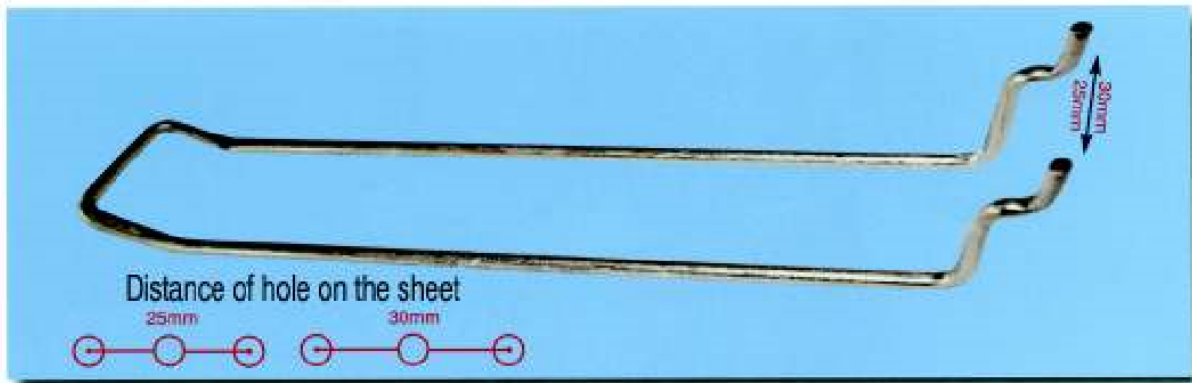

Hooks with opening fork 25 or 30mm

All hooks packed per 50 pieces

ORDER ID	HOOK LENGTH (mm)	WIRE THICKNESS (mm)
G1702A	40	3
G1602	75	3
G140100	100	3
G140111	115	3
G120100	120	4
G1401	140	3
G120101	150	4
G1201G	190	4
G1201B	230	4
G1101A	280	4
G1102	300	4
G1101	320	4
G1100	400	4