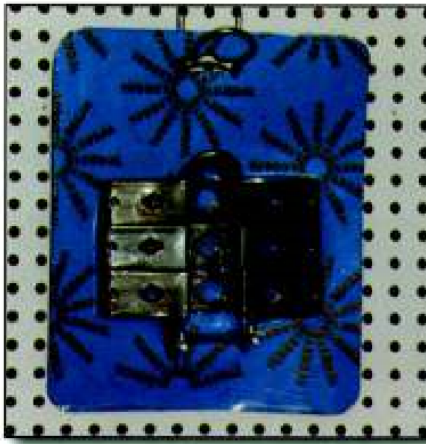

Metal bracket for screw driver on perforated back. This bracket can hold up to 5 screwdrivers of different size. In order to be used, a double cleosal hook is needed (as shown in the photos). So the more brackets on the hook the more screwdrivers hung for display.

ORDER ID	PIECES
G1000	50

Packed per 3 pieces with a hook with tag for self service. This one can hold up to 5 screwdrivers of different size.

ORDER ID	3 PIECES SET
G1000	50

PERFORATED SHEETS

Distance of hole on sheet

normal size

Perforated back made of unpainted sheet on which special hooks are fixed for tool suspension in shops, super markets laboratories, metallurgy etc

ORDER ID	SHEETS DIMENSIONS (metre)
G103112	1x2
G103113	1x1