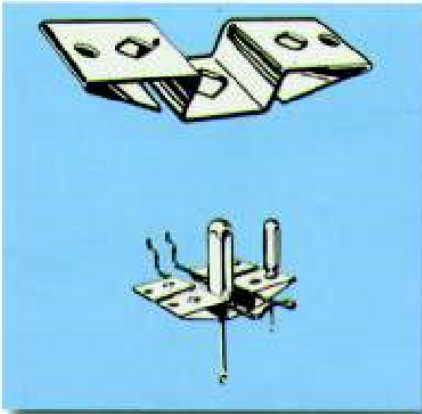

Here, the hooks with no tools ready for a variety of the tools shown in the first picture

Single Hooks

All hooks
packed
per 50 pieces

| ORDER ID | OPENING FORK (mm) | | WIRE THICKNESS (mm) |
|----------|-------------------|----|---------------------|
| G220501 | 25 | 30 | 3 |
| G2205 | 25 | - | 3 |
| G5105 | - | 30 | 3 |
| G220507 | 25 | 30 | 3 |

Hooks

| ORDER ID | PIECES |
|----------|--------|
| G4615 | 50 |

Hooks for set spanner on perforated back. With this hook, set spanner can be hung as those shown in the picture. Depending on the size each set spanner, you can press or open the wire hook in order to hang it. These hooks need to be placed previously on the perforated back by using the single hooks cleosal depending on the number of the set spanner.