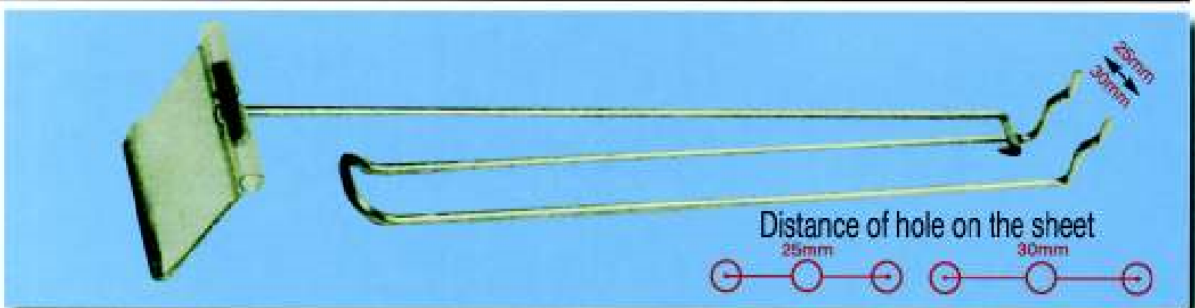

Double hooks with opening fork **25 or 30mm**

All hooks packed per 50 pieces

ORDER ID	HOOK LENGTH (mm)	WIRE THICKNESS (mm)
G2124	150	3
G2125	200	4
G2126	230	4
G2127	280	4
G2128	280	5
G2135	350	5
G2140	400	6