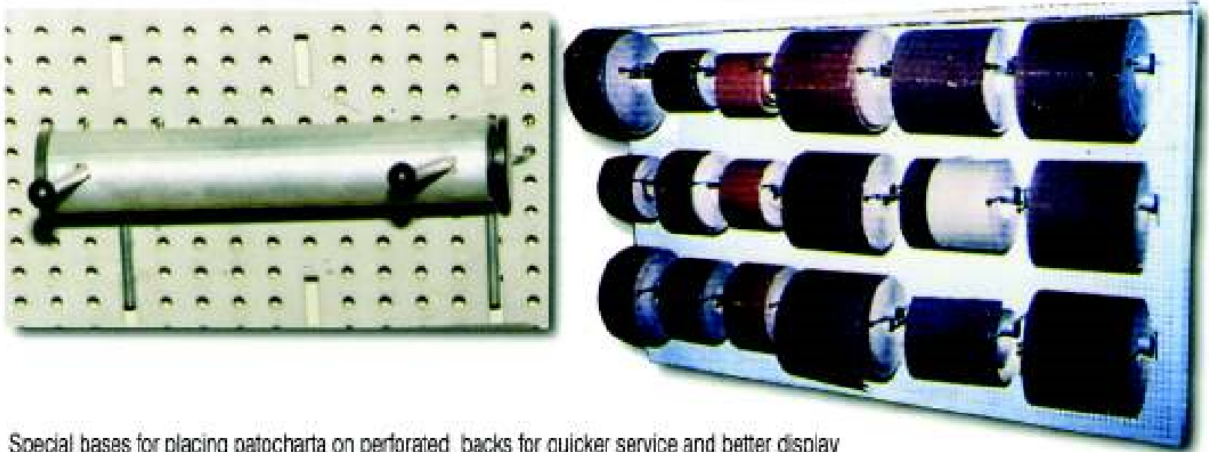

Double grid hooks closed in front

All hooks
packed
per 50 pieces

| ORDER ID | HOOK LENGTH (mm) |
|----------|------------------|
| G4922 | 150 |
| G4925 | 250 |

STAND GRID
ORDER ID: 05074

Special bases for placing patocharta on perforated backs for quicker service and better display for your shop . Made in 3 sizes depending an the roll width