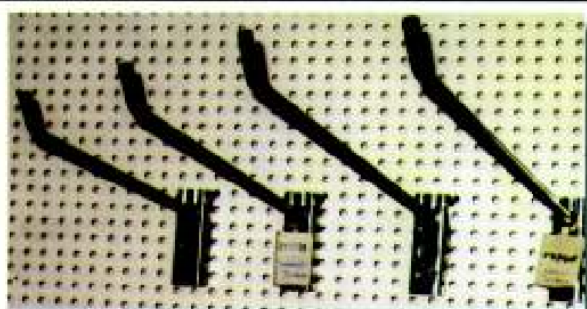

Single hooks with fork opening 30mm

ORDER ID	HOOK LENGTH (cm)
G5338	25
G5339	30
G5340	40