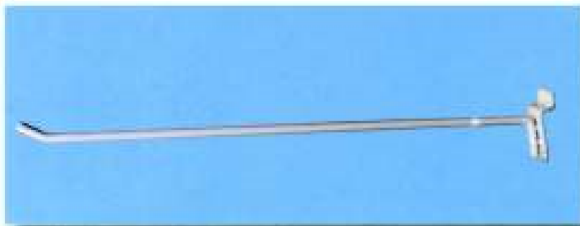

Colourful rabote panel hooks 6mm

All hooks packed per 50 pieces.

ORDER ID	LENGTH (cm)
G5039	50
G503902	100
G503904	150
G503906	200
G503908	250
G503910	300
G5040	350
G5041	400