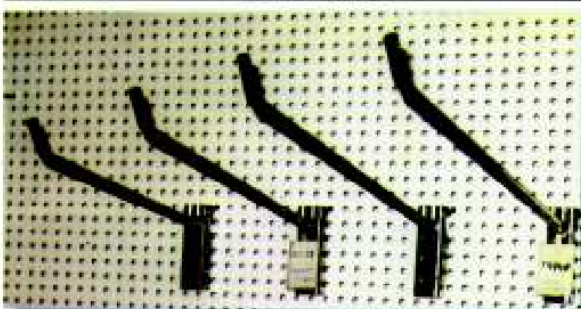

ORDER ID	HOOK LENGTH (cm)
G4762	25
G4763	30
G4764	40

ORDER ID	HOOK LENGTH (cm)
G5338	25
G5339	30
G5340	40

Single hooks with fork opening 25mm

ORDER ID	HOOK LENGTH (cm)
G4725	25
G4730	30
G4740	40

All hooks packed per 50 pieces