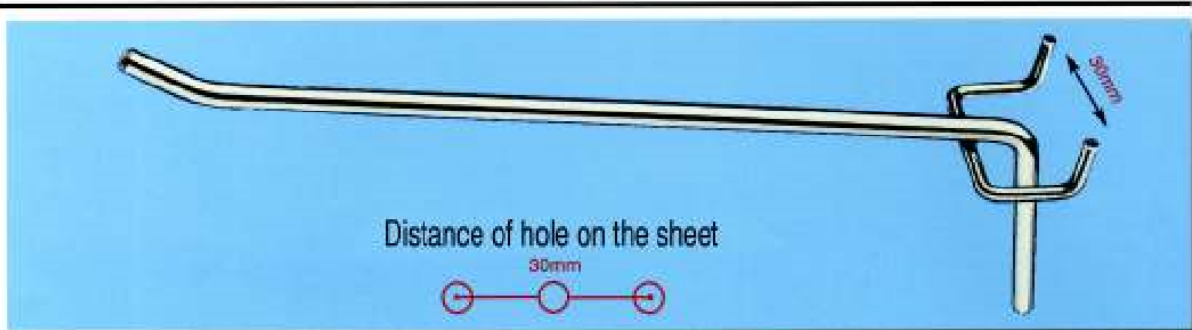

Hooks with opening fork **30mm**

ORDER ID	HOOK LENGTH (mm)	WIRE THICKNESS (mm)
NEW G520905	50	4
G5209	80	4
NEW G520810	100	4
G5209B	80	3
G5209A	150	3
G5208	150	4
G5207	190	5
G5108	250	5
G5107B	270	5
G5107	270	6
G5330	300	8
G5107A	360	5,5

All hooks packed per 50 pieces

Be careful!
special 3mm hooks
for locksmiths