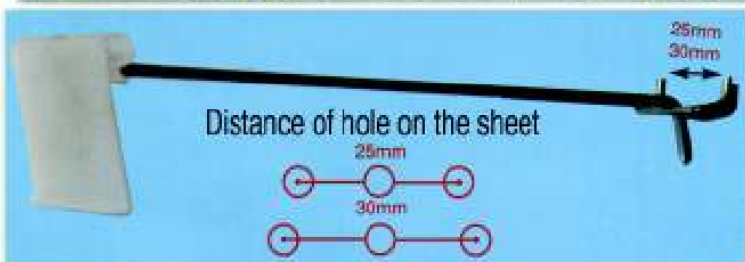

All hooks packed per 50 pieces

Opening fork **25mm**

ORDER ID	HOOK LENGTH (mm)
G1019	50
G1020	150
G1021	190
G1022	200
G1023	280
G102303	300
G102305	310
G102309	350
G1025	370

Placed on perforated back and above the look on which the products are hung