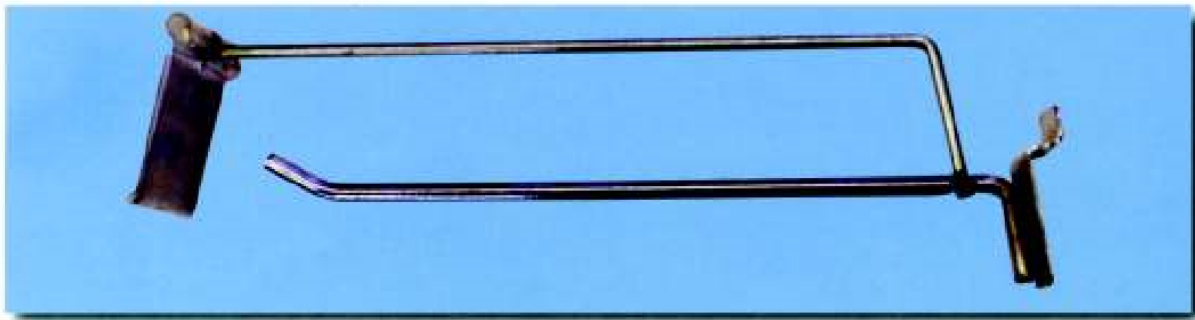

Hairpin with opening 140mm

| ORDER ID | DIMENSIONS (cm) | THICKNESS (mm) |
|----------|-----------------|----------------|
| G502920 | 67 | 6 |

Single hooks with tags for rabote panel

All hooks packed per 50 pieces.