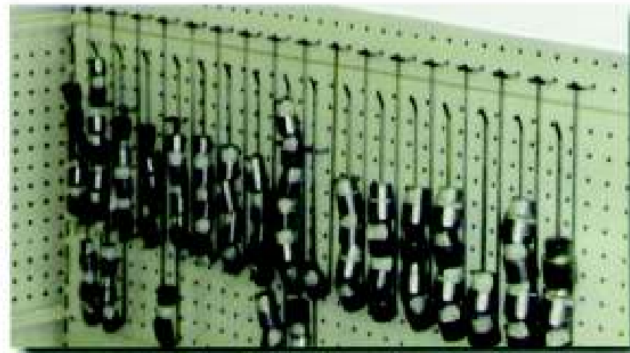

All hooks
packed
per 50 pieces

Hooks with opening fork **25mm**

ORDER ID	HOOK LENGTH (mm)
G1007	200
G1008	250
G1009	300

Hooks with opening fork **30mm**

ORDER ID	HOOK LENGTH (mm)
G5217	200
G5218	250
G5219	300