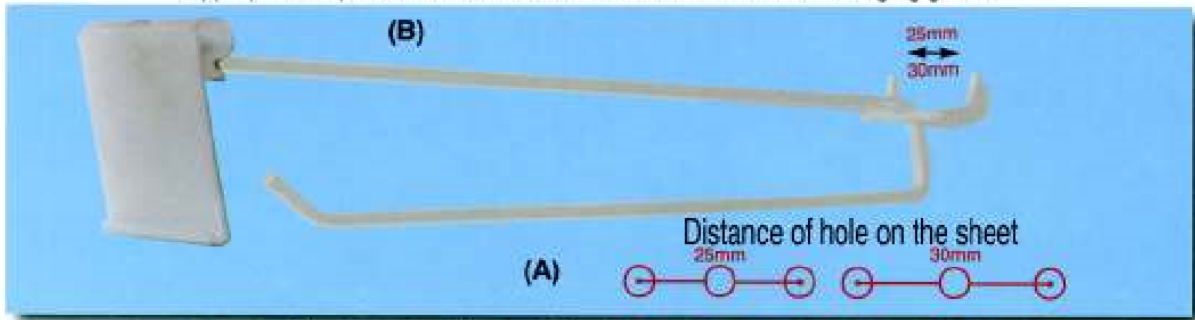

Appropriate for prices, codes, barcodes or even the name at the hanging goods

Single hooks with opening fork **25mm**

All hooks packed per 50 pieces

ORDER ID	HOOK LENGTH (mm)	WIRE THICKNESS (mm)
G1013	100	4
G1012	150	4
G1011	200	4
G1010	250	4
G1010A	250	5
G101000	300	5
G101002	400	6