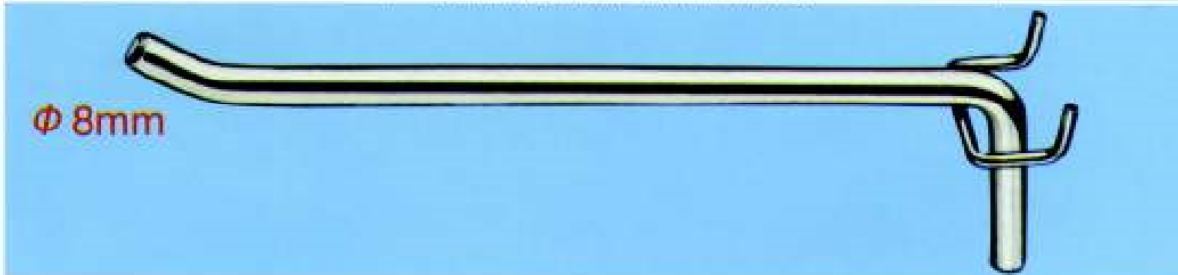

All hooks packed per 50 pieces

Double hooks with fork opening 25mm

| ORDER ID | HOOK LENGTH (cm) |
|----------|------------------|
| G4762 | 25 |
| G4763 | 30 |
| G4764 | 40 |

ΛΑΜΑΚΙ ΜΕ 2 ΒΙΔΕΣ
ΚΩΔ. ΠΑΡΑΓΓΕΛΙΑΣ: Γ4720

Double hooks with fork opening 30mm

| ORDER ID | HOOK LENGTH (cm) |
|----------|------------------|
| G5338 | 25 |
| G5339 | 30 |
| G5340 | 40 |

Single hooks with fork opening 25mm

| ORDER ID | HOOK LENGTH (cm) |
|----------|------------------|
| G4725 | 25 |
| G4730 | 30 |
| G4740 | 40 |